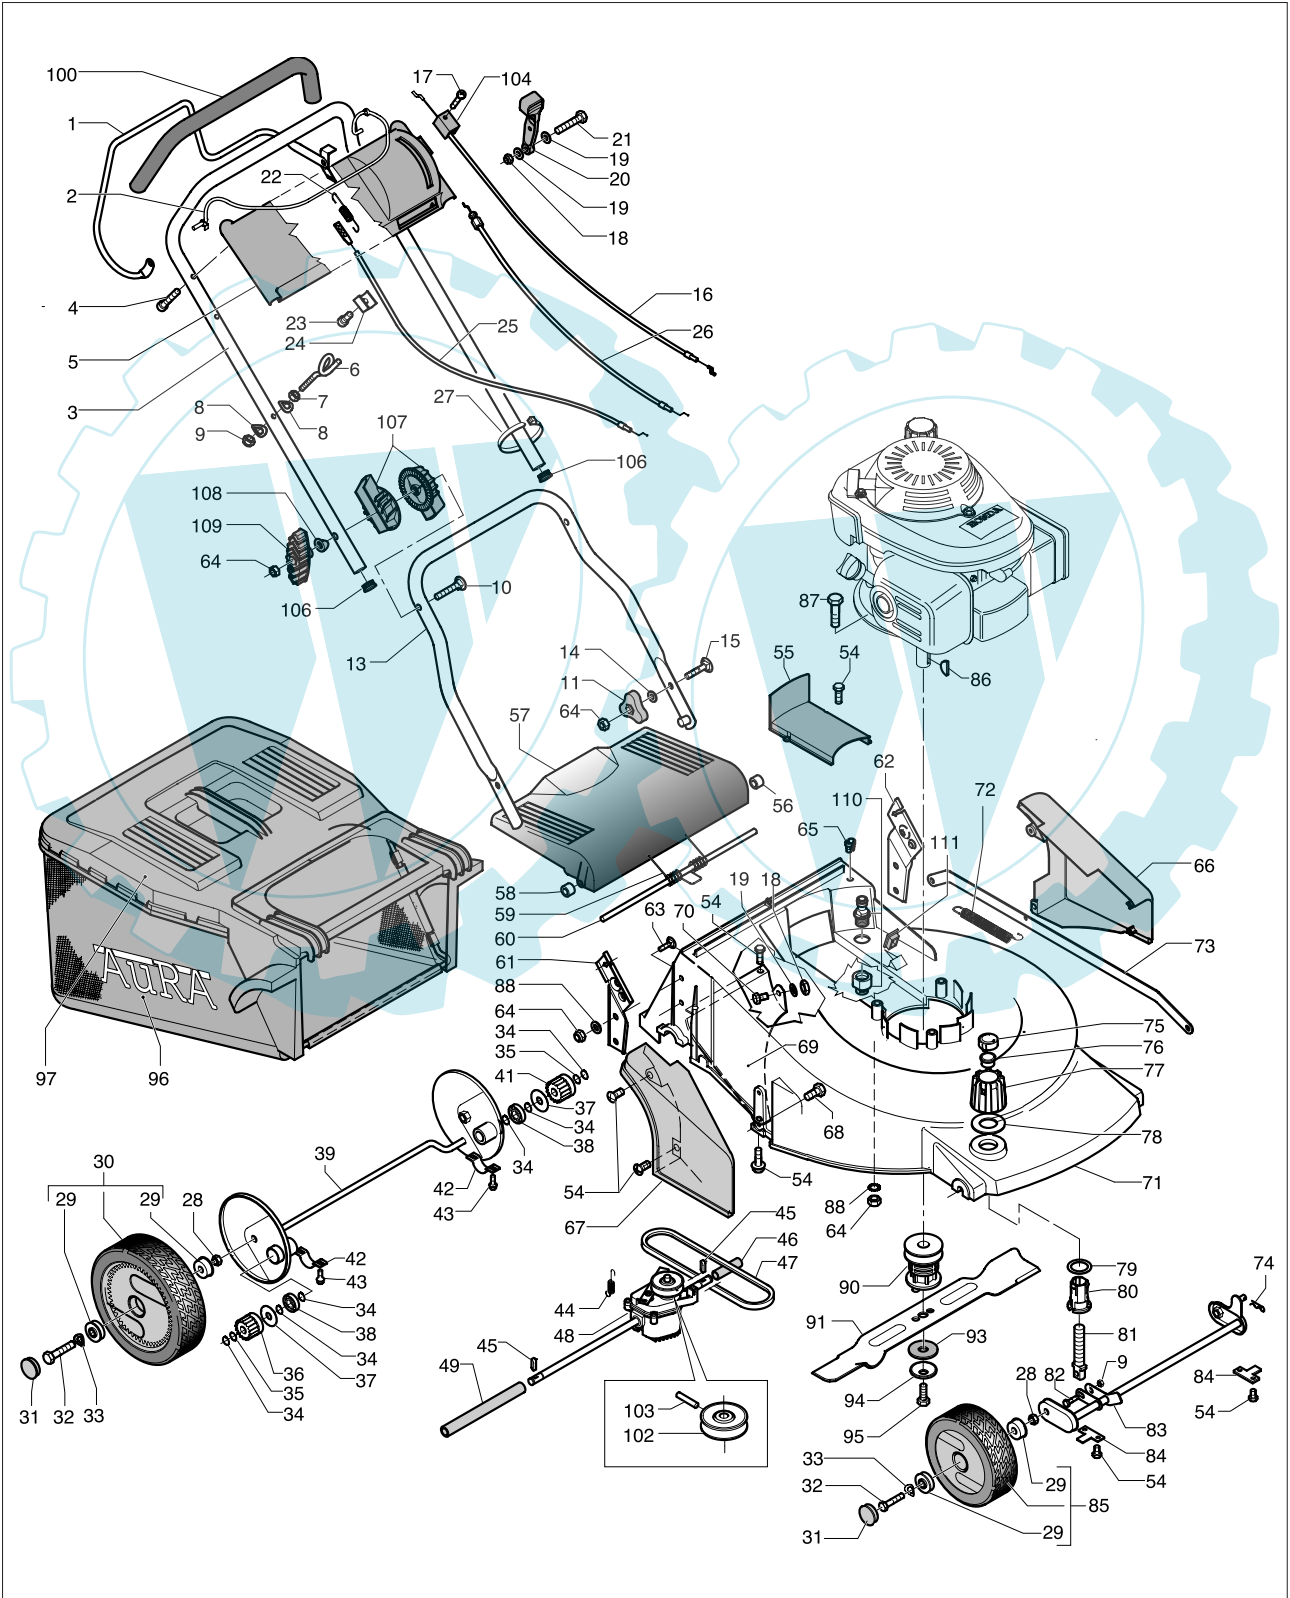

brand	AURA

date	MAR/03	SHEET 1/3

Model

A 550 S

Product number

953875841